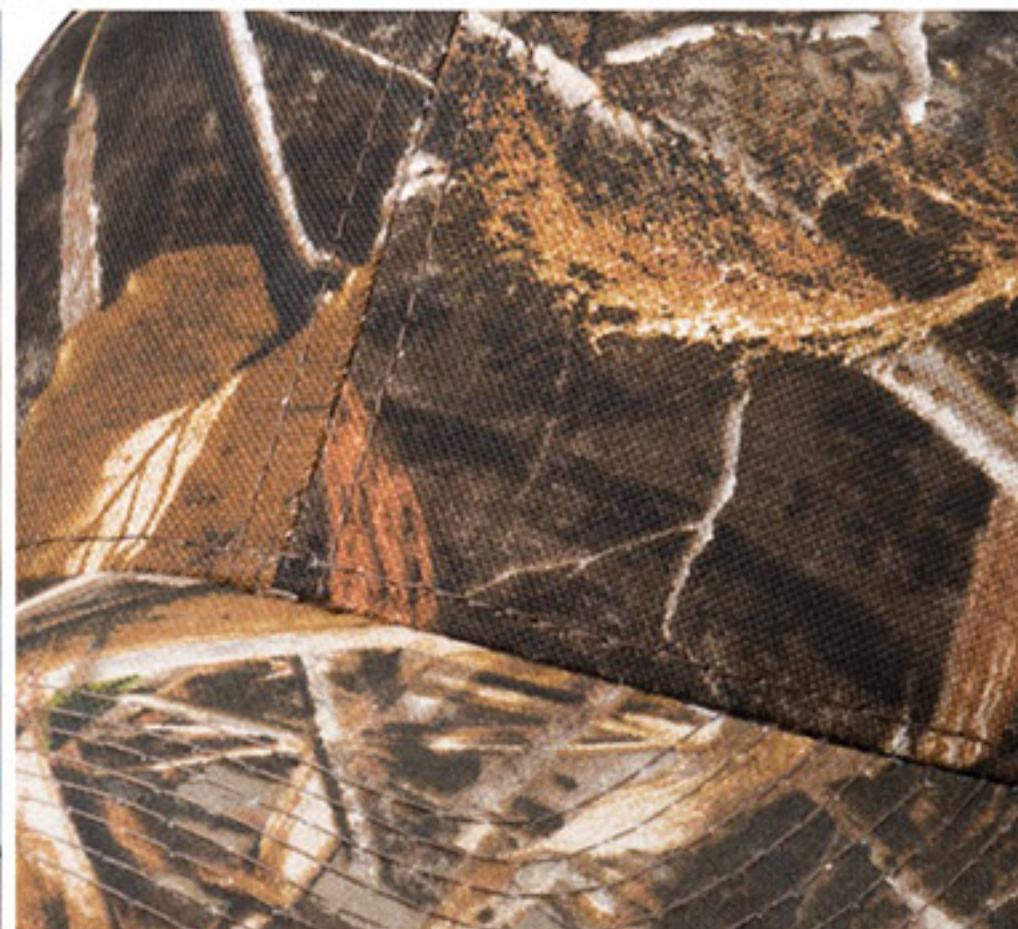

CAMO OUTFITTING FOR THE OUTDOOR ENTHUSIAST

ADVENTURE-READY APPAREL,
ACCESSORIES AND MORE

E

A

B

C

A PORT AUTHORITY® PRO CAMOUFLAGE SERIES CAP

C855
PRICING UPON REQUEST
9 COLORS

E

D RUSSELL OUTDOORS™ REALTREE® PULLOVER HOODED SWEATSHIRT

\$459R
\$41.98
ADULT SIZES: S-3XL

E PORT AUTHORITY® WATERPROOF MOSSY OAK® CHALLENGER™ JACKET

J754MO
\$79.98
ADULT SIZES: XS-6XL

F CORNERSTONE® WASHED DUCK CLOTH FLANNEL-LINED WORK JACKET

CSJ40
\$79.98
ADULT SIZES: XS-6XL • 3 COLORS

- G CORNERSTONE® WASHED DUCK CLOTH VEST**
CSV40
\$65.98
ADULT SIZES: XS-4XL • 3 COLORS
- H RUSSELL OUTDOORS™ REALTREE® EXPLORER 100% COTTON T-SHIRT WITH POCKET**
S021R
\$15.98
ADULT SIZES: XS-3XL
- I CORNERSTONE® HEAVYWEIGHT SHERPA-LINED HOODED FLEECE JACKET**
CS625
\$59.98
ADULT SIZES: XS-6XL • 4 COLORS
- J RUSSELL OUTDOORS™ REALTREE® LONG SLEEVE EXPLORER 100% COTTON T-SHIRT WITH POCKET**
S020R
\$17.98
ADULT SIZES: S-3XL