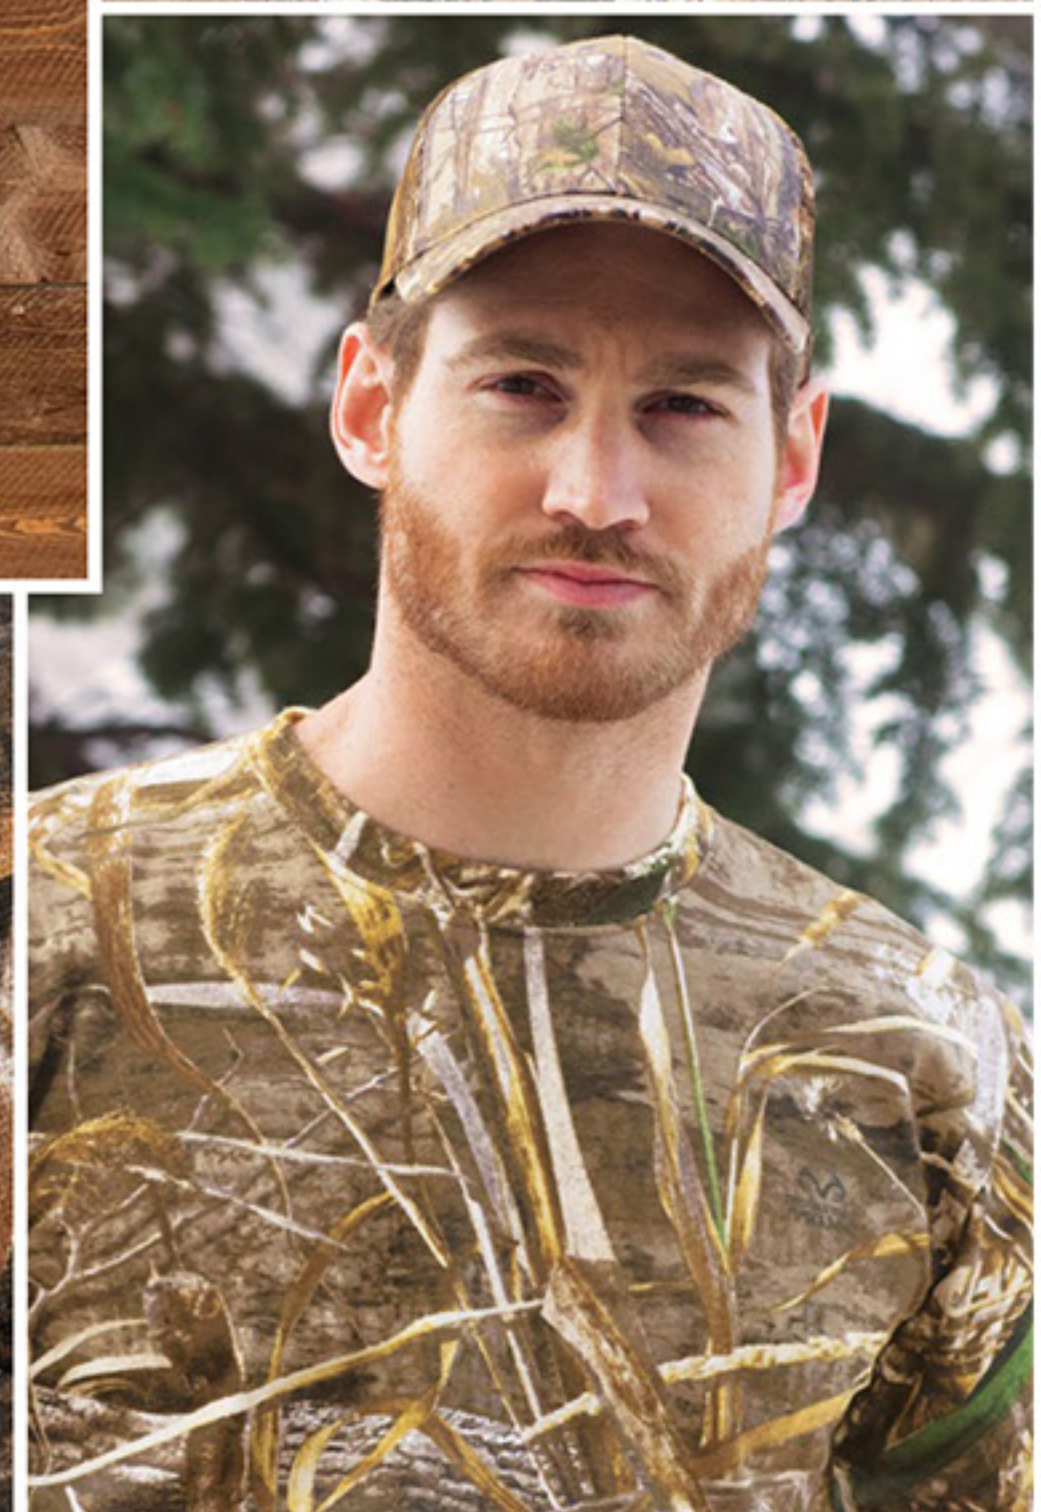

CAMO OUTFITTING FOR THE OUTDOOR ENTHUSIAST

ADVENTURE-READY APPAREL,
ACCESSORIES AND MORE

E

A

B

C

A PORT AUTHORITY® PRO CAMOUFLAGE SERIES CAP

C855
PRICING UPON REQUEST
9 COLORS

B PORT AUTHORITY® ENHANCED VISIBILITY CAP WITH CAMO BRIM

C804
PRICING UPON REQUEST
2 COLORS

C ALTERNATIVE HEIRLOOM CREW T-SHIRT

AA9070
PRICING UPON REQUEST
ADULT SIZES: S-3XL • 10 COLORS

BRANDED
show gear

CSJ40
\$79.98
ADULT SIZES: XS-6XL • 3 COLORS

- G CORNERSTONE® WASHED DUCK CLOTH VEST**
CSV40
\$65.98
ADULT SIZES: XS-4XL • 3 COLORS
- H RUSSELL OUTDOORS™ REALTREE® EXPLORER 100% COTTON T-SHIRT WITH POCKET**
S021R
\$15.98
ADULT SIZES: XS-3XL
- I CORNERSTONE® HEAVYWEIGHT SHERPA-LINED HOODED FLEECE JACKET**
CS625
\$59.98
ADULT SIZES: XS-6XL • 4 COLORS
- J RUSSELL OUTDOORS™ REALTREE® LONG SLEEVE EXPLORER 100% COTTON T-SHIRT WITH POCKET**
S020R
\$17.98
ADULT SIZES: S-3XL